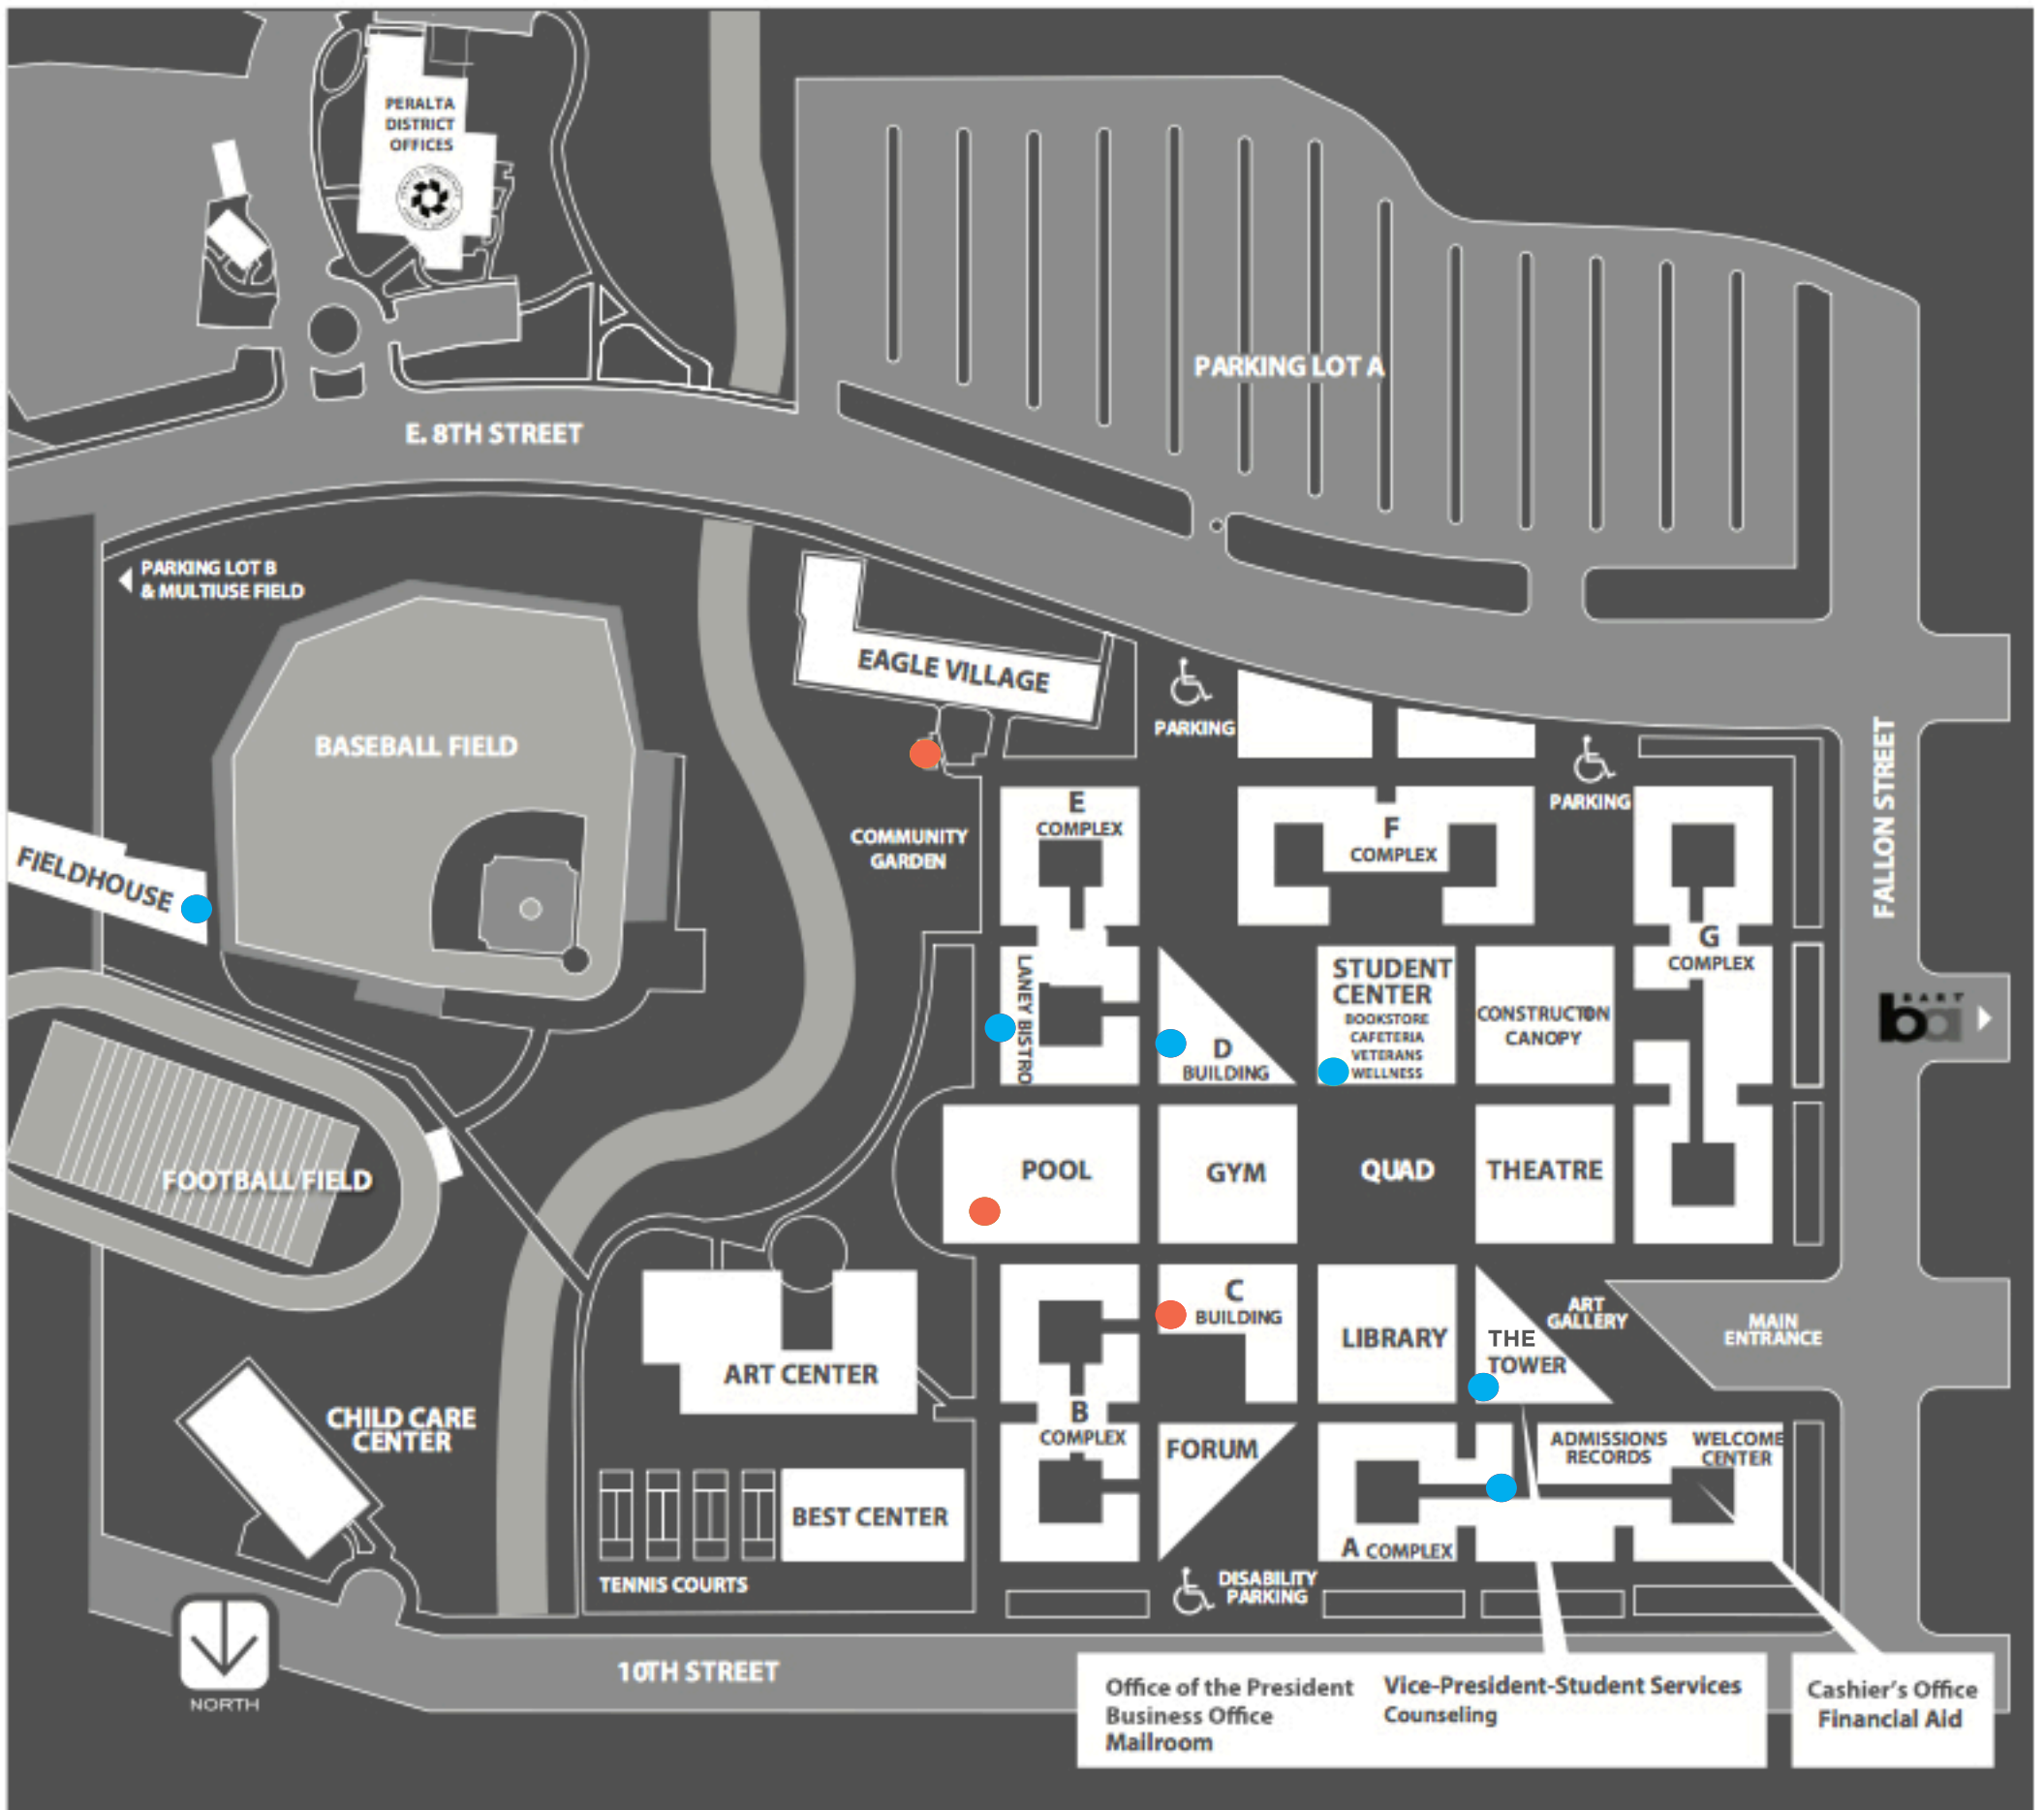

All Gender Bathroom Locations

- Labeled multi-stall near A-238
- Gendered single-stalls near A-150
- Gendered single-stalls near D-107
- Gendered single-stalls near C-107 (repairs)
- Labeled single stalls (all floors) The Tower
- Labeled single stall in The Bistro
- Labeled single stall in the Wellness Center
4th floor of Student Center
Mon-Thur 9-5 (except from 1pm-2pm)
- Labeled bathroom in Eagle Village (repairs)
- Field House (both floors)
- Pool (only available to students & teams using the pool)

Office of the President
Business Office
Mailroom

Vice-President-Student Services
Counseling

Cashier's Office
Financial Aid